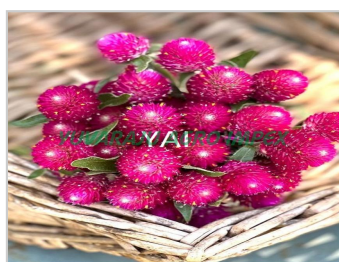

Product Photo Gallery