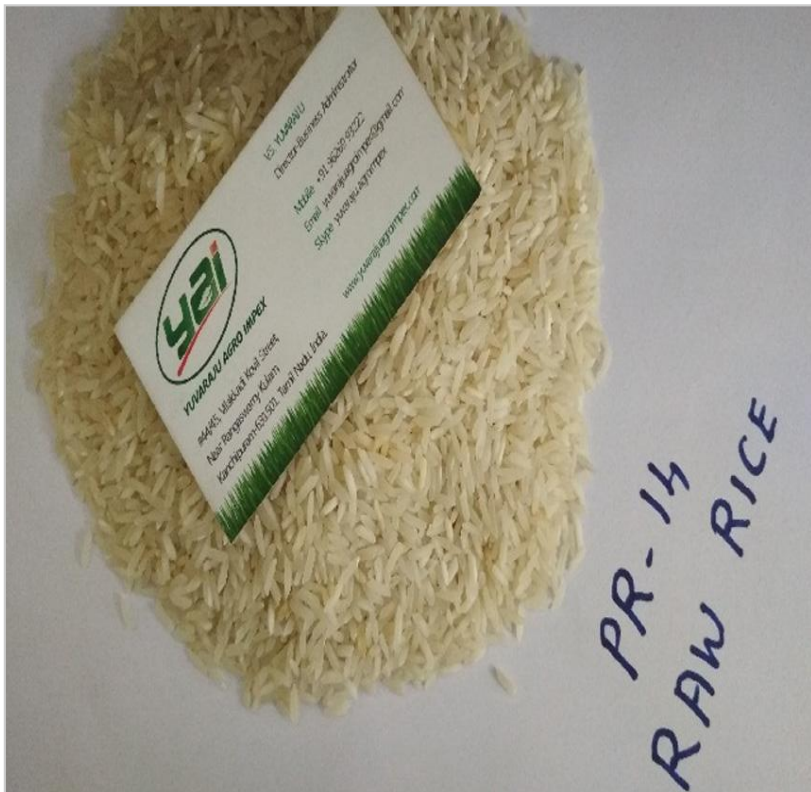

## PR-14 Raw Rice Exporters In India

**FOB Price:** Pricing on Request

**Min.Order Quantity:** 24 Metric Ton

**Supply Ability:** 48 Metric Tons per Week

**Port of Loading:** Chennai

**Payment Terms:** T/T (50 % Advance Rest 50 % Scan copy of BL).

**Product Type:** Rice

**Style:** Dried

**Size:** 7mm

**Grade:** A

**Certification:** APEDA , PHYTO , FSSAI , USFDA

**Weight:** 20 Kg

**Place Origin:** India

**Brand Name:** YAI (Or) Customer Wish

**Model Number:** GR-PRR-25

**Color:** White

### SPECIFICATION :

Type	Rice
Crop	2017-2018
Quality	100% Pure Sortex Clean
Grain Length	7 mm
Moisture	13% Maximum
Kind	Basmati Rice
Broken Grains	5 % Maximum
Colour	White
Texture	Soft
Place Of Origin	Haryana, India
Packing	20 Kgs PP Bags