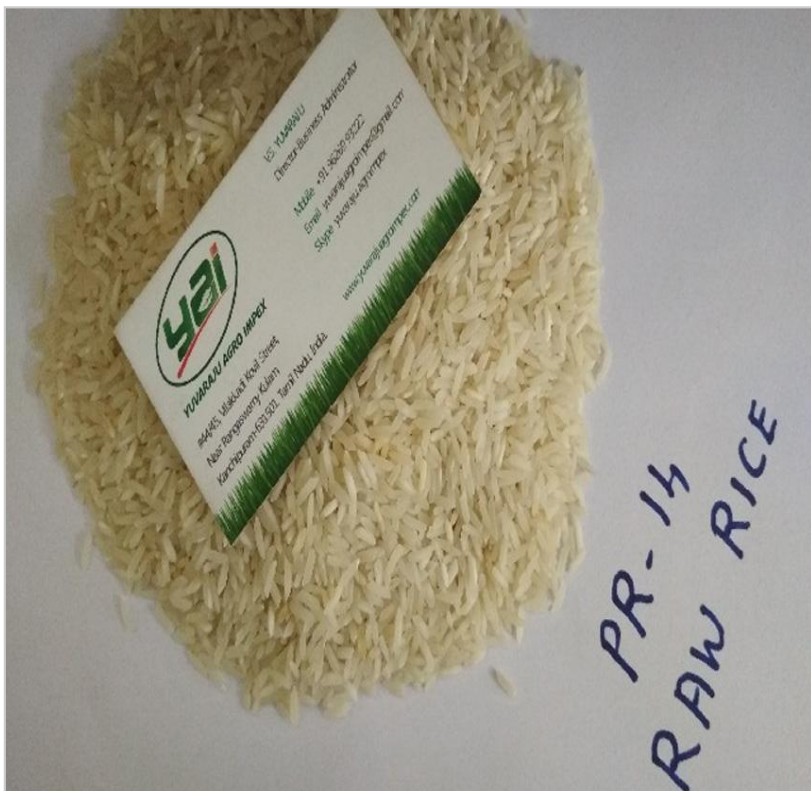

PR-14 Raw Rice Exporters In India

FOB Price: Pricing on Request
Min.Order Quantity: 24 Metric Ton
Supply Ability: 48 Metric Tons per Week
Port of Loading: Chennai
Payment Terms: T/T (50 % Advance Rest 50 % Scan copy of BL).
Product Type: Rice
Style: Dried
Size: 7mm
Grade: A
Certification: APEDA
Weight: 20 Kg
Place Origin: India
Brand Name: YAI (Or) Customer Wish
Model Number: GR-PRR-25
Color: White

Shipping : Loading Sea Port Chennai, Mundra

Payment Term : TT 50 % Advance rest 50 % scan copy of BL or D/P

Product Description

SPECIFICATION :

Type	Rice
Crop	2017-2018
Quality	100% Pure Sortex Clean
Grain Length	7 mm
Moisture	13% Maximum
Kind	Basmati Rice
Broken Grains	5 % Maximum
Colour	White
Texture	Soft
Place Of Origin	Haryana, India
Packing	20 Kgs PP Bags